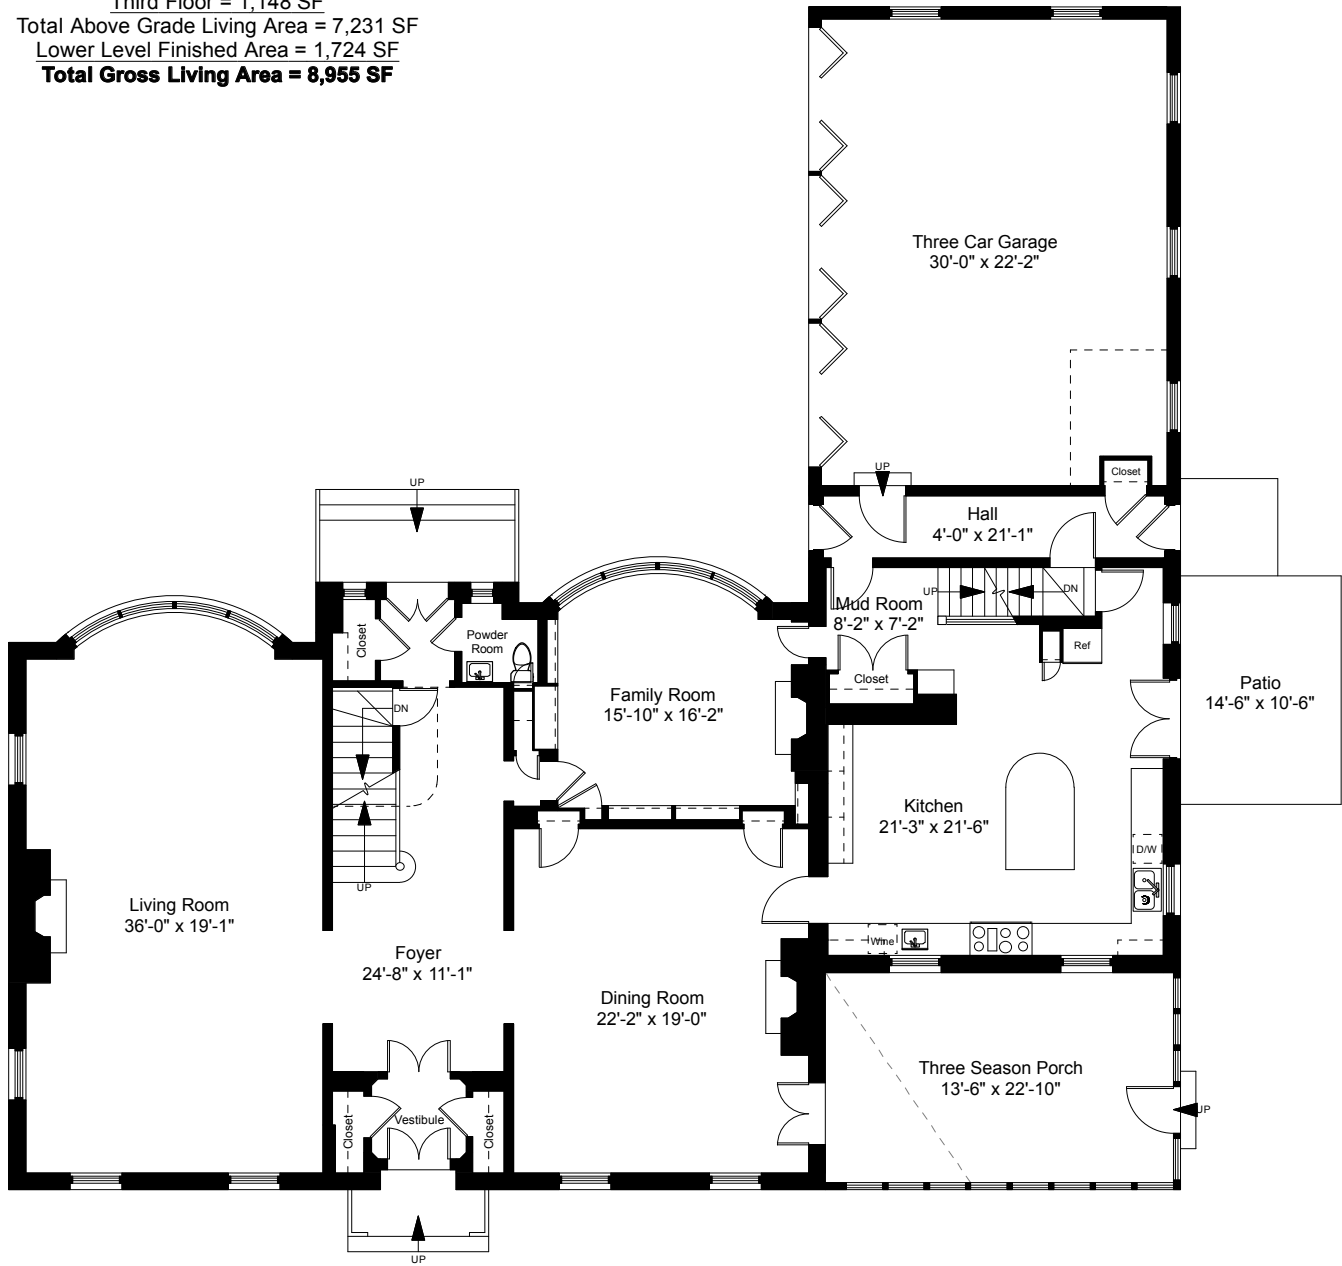

Square Footage Calculations

First Floor = 2,725 SF

Second Floor = 3,358 SF

Third Floor = 1,148 SF

Total Above Grade Living Area = 7,231 SF

Lower Level Finished Area = 1,724 SF

Total Gross Living Area = 8,955 SF

First Floor Plan
Ceiling Height = 10'-6"

45 Balton Road
Providence, RI 02906

1

Completed: July 2018

Note: Dimensions are not guaranteed and are provided for informational purposes only. Individual room dimensions are not used to calculate overall square footage.