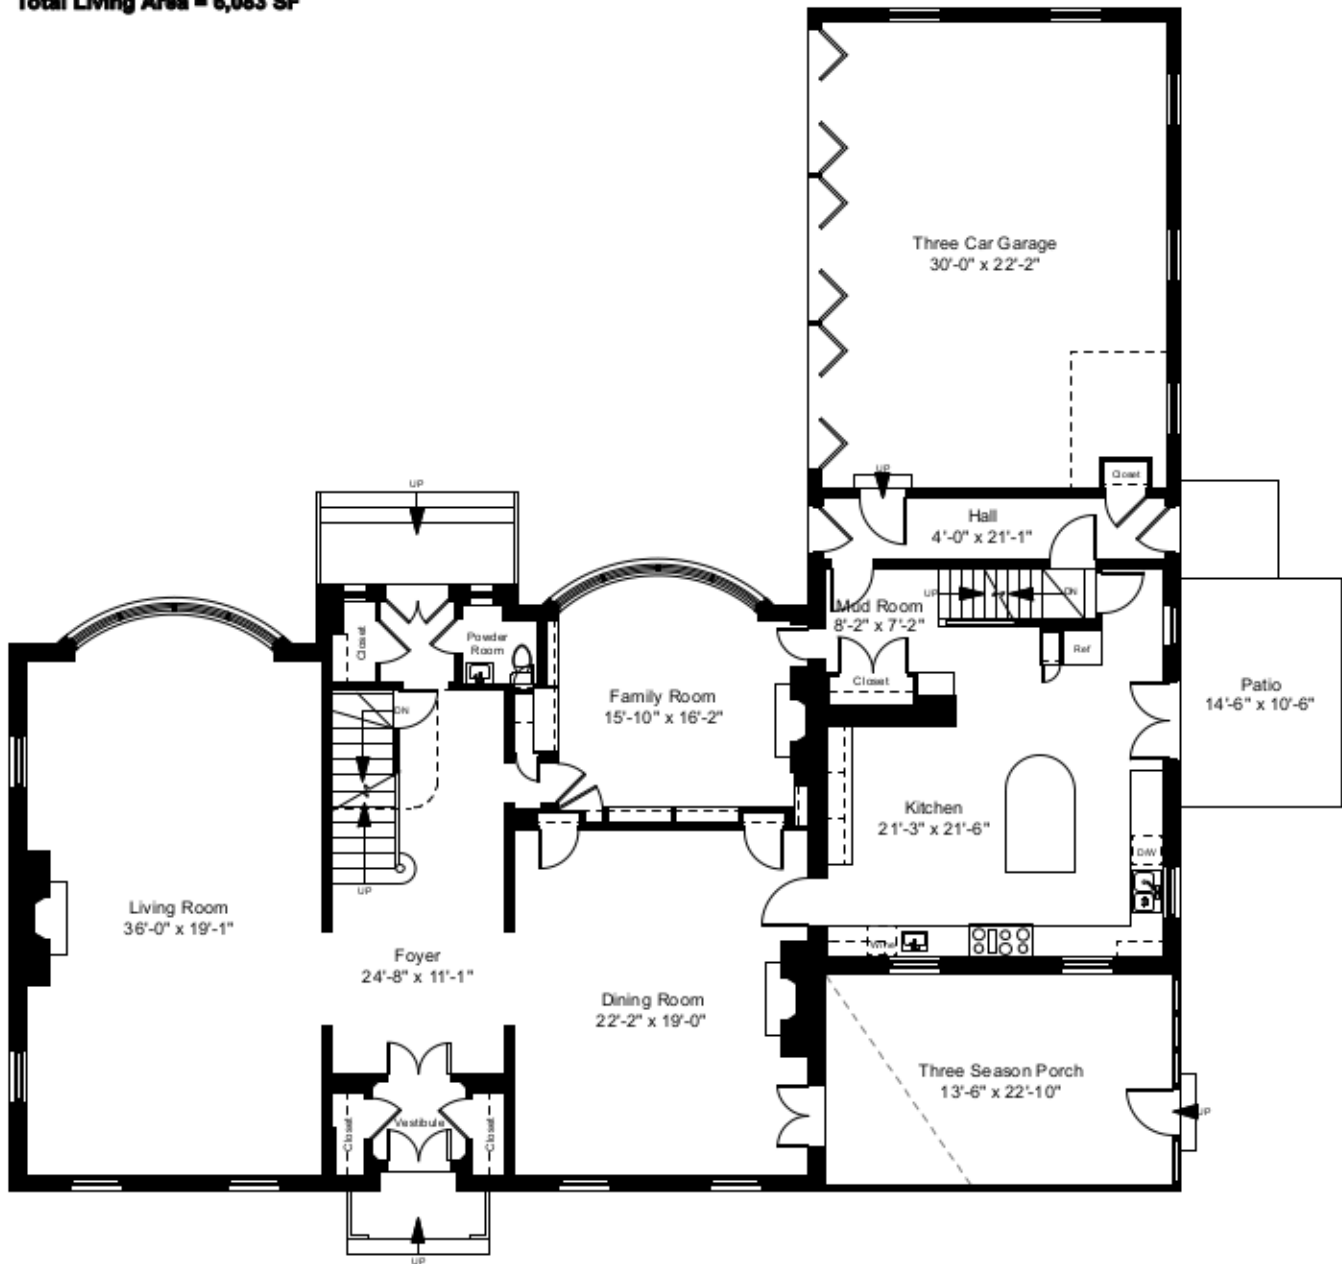

Square Footage Calculations

First Floor = 2,725 SF

Second Floor = 3,358 SF

Total Living Area = 6,083 SF

First Floor Plan
Ceiling Height = 10'-6"

45 Balton Road
Providence, RI 02906

1

Completed: July 2018

Note: Dimensions are not guaranteed and are provided for informational purposes only. Individual room dimensions are not used to calculate overall square footage.

NATIONAL
— FLOOR PLANS —
& PHOTOGRAPHY
(800) 328-0217